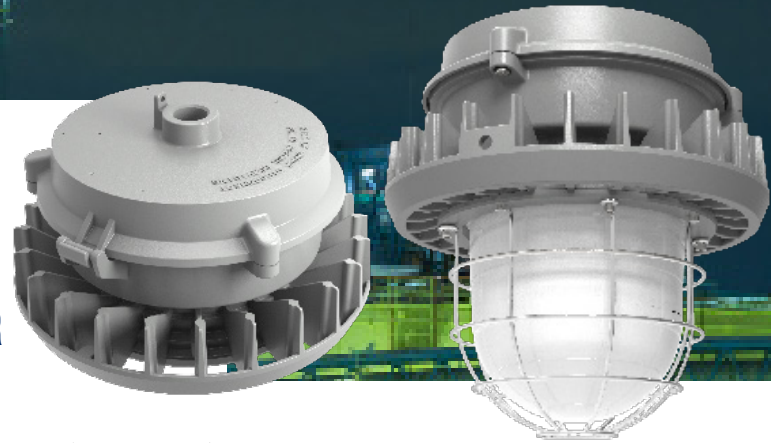

## COMPACT AND POWERFUL WITH OPTIONS FOR EVERY APPLICATION

A compact, lightweight fixture that packs a powerful punch. This industry favorite has seven mounting options, six lens accessory options, and produces up to 150 lumens per watt.

The Round Series is suitable for corrosive and hazardous locations such as petrochemical, marine, power generation, pharmaceutical, and food processing facilities.

SCAN FOR LATEST PRODUCT INFO

## FEATURES

- > High luminous efficacy-Up to 155 Lm/W
- > Input Voltage: AC100-277V, AC347-480V (50/60Hz)
- > Instant illumination and restrike-no warm-up time required
- > Safe and reliable heat transfer-Offering a T-rating of T4A (CID2) / T5 (CIID1)
- > Shock and vibration resistant-Durable LEDs with solderless board connection
- > Die-cast aluminum body and frame-corrosion resistant
- > All exposed fasteners with quality stainless steel
- > High Temperature silicone gasketing
- > Thermal shock and impact resistant tempered